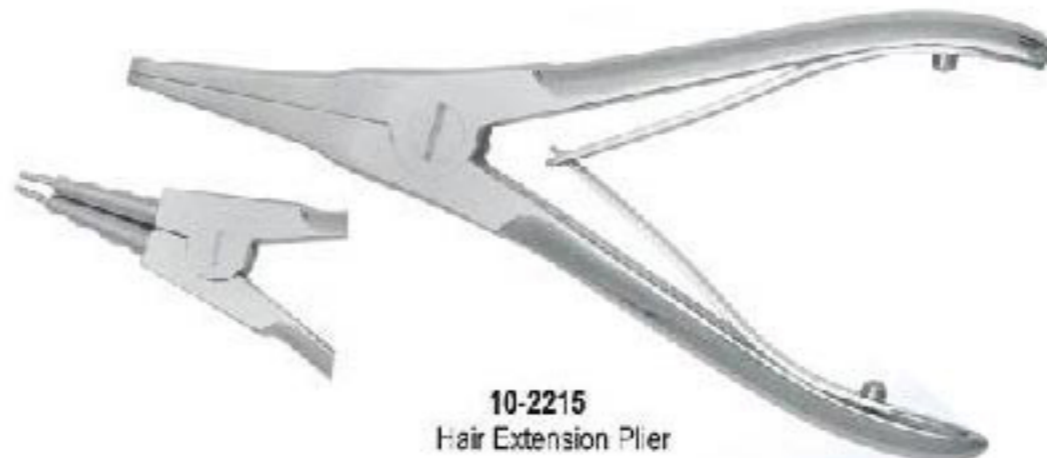

10-2214
Hair Extension Plier

10-2215
Hair Extension Plier