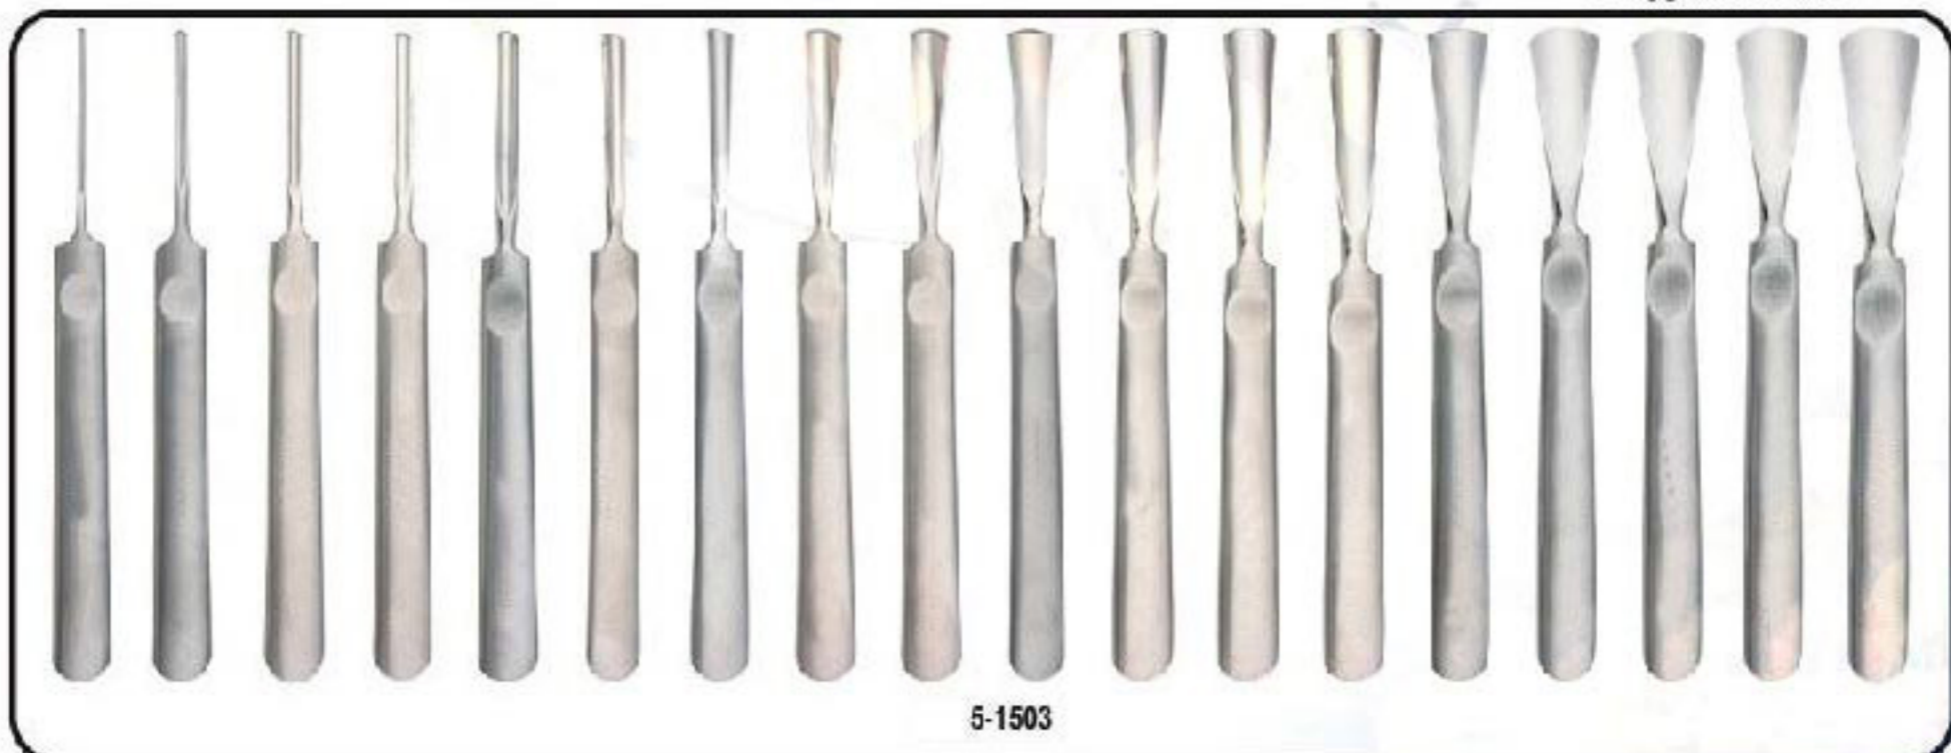

5-1498  
Curette style nail cleaning tool

5-1499  
Ingrown nail file

5-1500  
Magical Nail Tool 7" Cuticle Pusher, Remover, Pinch Tweezers

5-1501  
Pterygium Remover

5-1502  
Pterygium remover 6"

5-1503