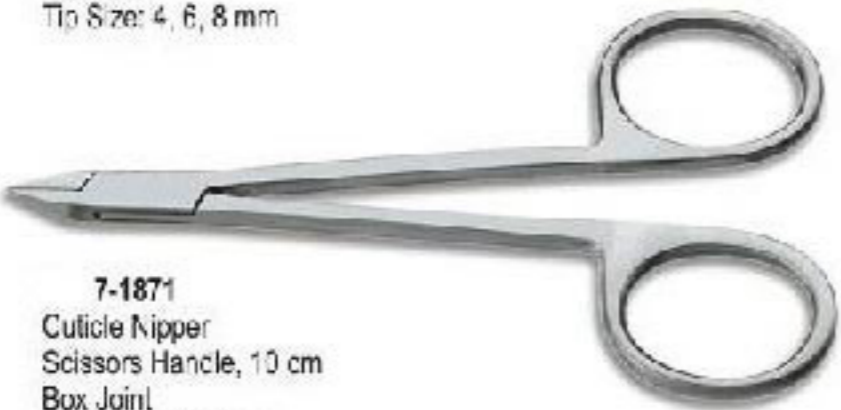

7-1871
Cuticle Nipper
Scissors Handle, 10 cm
Box Joint
Tip Size: 4, 6, 8 mm