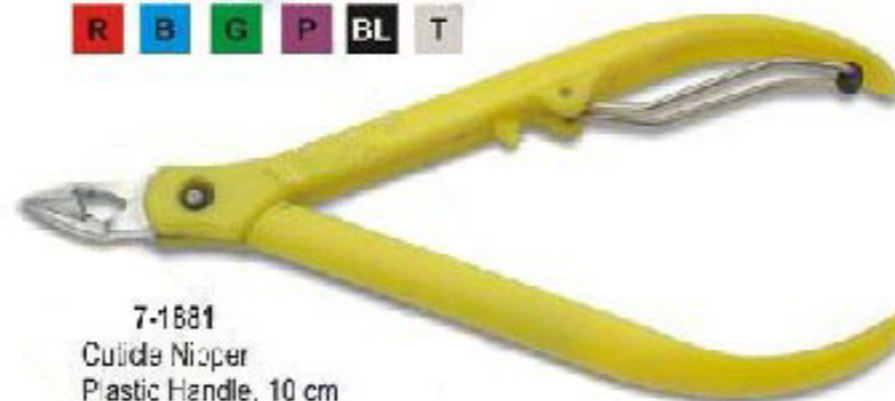

**7-1878**  
Professional Cuticle Nipper  
roller spring, 10 cm  
Lap Joint  
Tip Size: 4, 6, 8 mm

**7-1879**  
Professional Cuticle Nipper  
roller spring, 10 cm  
Lap Joint  
Tip Size: 4, 6, 8, 10 mm

Rubber Grips Available in Following Colors

**7-1880**  
Cuticle Nipper  
with comfortable Rubber  
grip on handle, 11 cm  
Lap Joint  
Tip Size: 4, 6, 8 mm

**7-1881**  
Cuticle Nipper  
Plastic Handle, 10 cm  
Lap Joint  
Tip Size: 4, 6, 8 mm