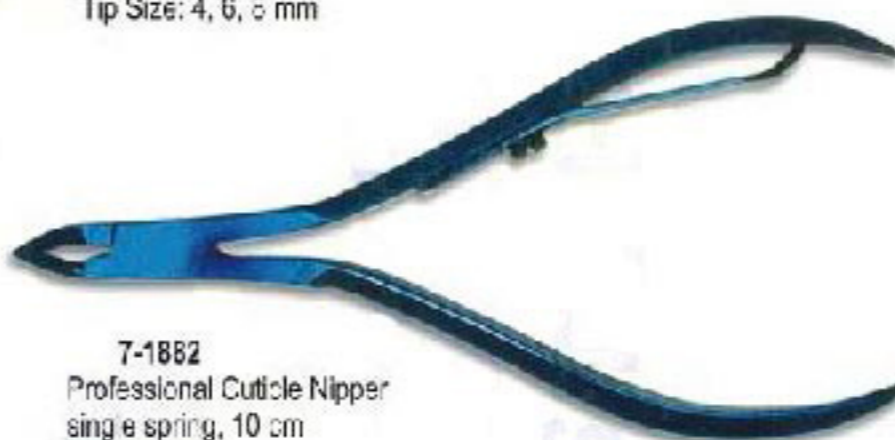

7-1882
Professional Cuticle Nipper
single spring, 10 cm
Lap Joint
Tip Size: 4, 6, 8 mm