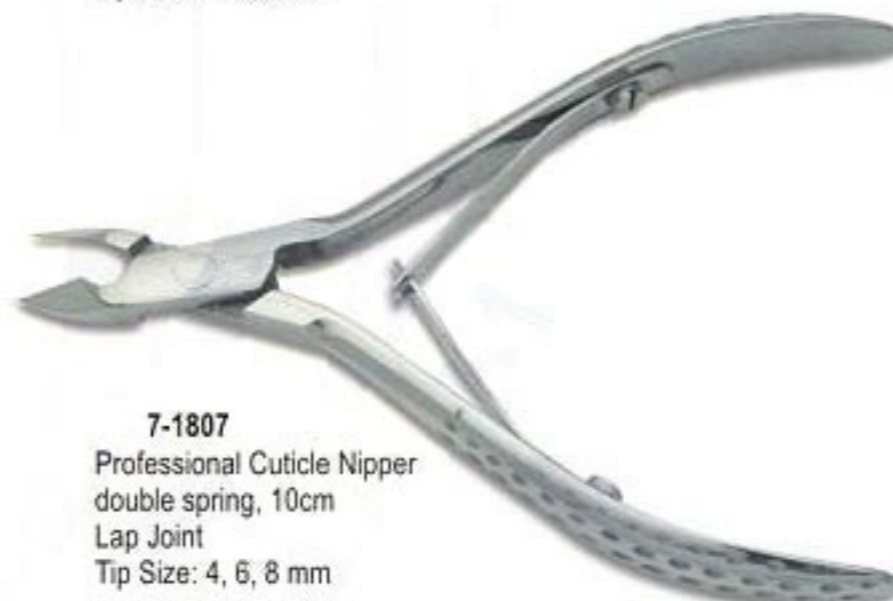

Professional Cuticle Nippers